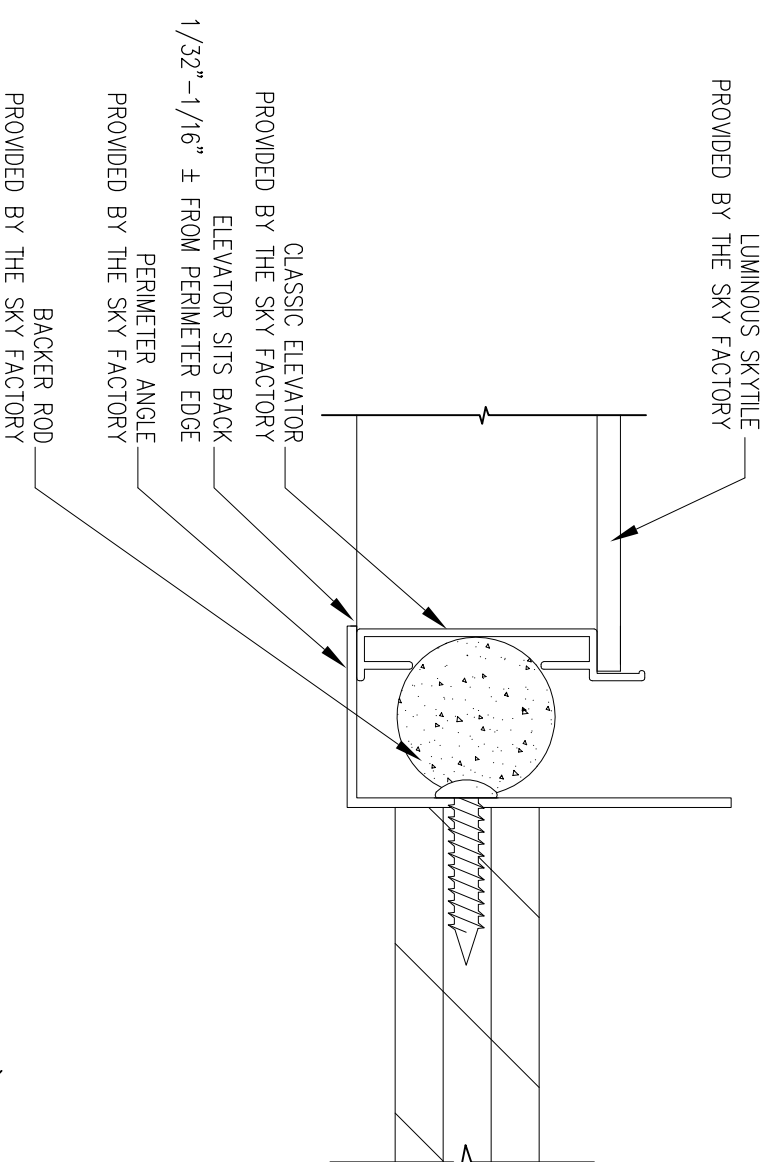

PERIMETER ANGLE/CEILING GRID
(ELEVATOR AND BACKER ROD REMOVED FOR CLARITY)

DE3

ELEVATOR/PERIMETER ANGLE

DE4

PO BOX 1177
Fairfield, Iowa 52556
Phone: 641-472-1747
www.SkyFactory.com

PROPRIETARY AND CONFIDENTIAL
THE INFORMATION CONTAINED IN THIS DRAWING IS
THE SOLE PROPERTY OF
THE SKY FACTORY. ANY REPRODUCTION IN PART OR
AS A WHOLE WITHOUT THE WRITTEN PERMISSION OF
THE SKY FACTORY IS PROHIBITED.

TITLE: ECOPLUS W/ FRAMING PLATE PERIMETER

DESCRIPTION:

PERIMETER AND GRID DETAIL

DE3-4

REV	NAME	DATE	SIZE	DWG. NO.	REV
A	RA	02-02-17	B	IM000680	A
DRAWN					SHEET 5 OF 5